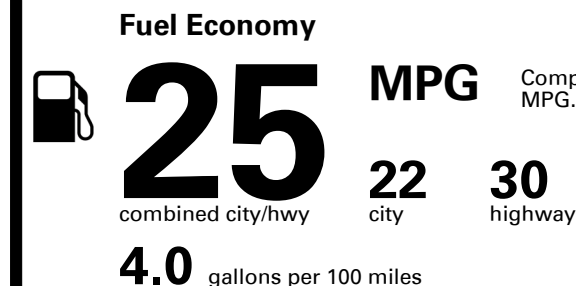

EMISSIONS:
This vehicle is certified to meet emission requirements in all 50 states

Inland Freight & Handling : \$995.00

TOTAL PRICE: \$41,590.00

37 A 0490VHOEGH

EPA DOT Fuel Economy and Environment

Gasoline Vehicle

Compact Cars range from 14 to 113 MPG. The best vehicle rates 136 MPGe.

You spend \$2,250
more in fuel costs over 5 years
compared to the average new vehicle.

Annual fuel cost \$1,950

Fuel Economy & Greenhouse Gas Rating (tailpipe only)